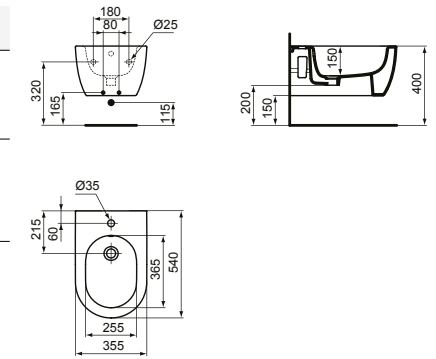

BLEND

CURVE WALL-HUNG BIDET

MODEL	SKU
White Gloss	T375001
White Silk*	T3750V1

- Wall-hung bidet
- Hidden fixations (included)
- 1 tap hole
- With overflow
- Width 355 x Length 540 x Height 340mm