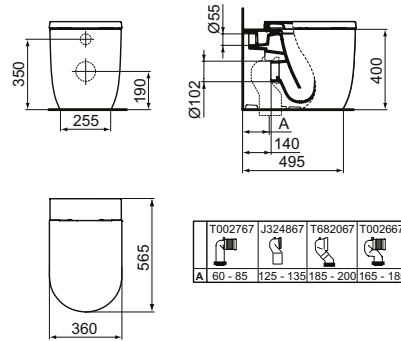

CURVE BACK-TO-WALL BOWL WITH AQUABLADE® – HIDDEN FIXATIONS

MODEL	SKU
White Gloss**	T375101

- Back-to-wall bowl
- Features AquaBlade® flush technology
- Width 355 x Length 560 x Height 400mm
- Wall hidden fixations for an even cleaner design
- To be installed with dedicated overwrap seat (sold separately)