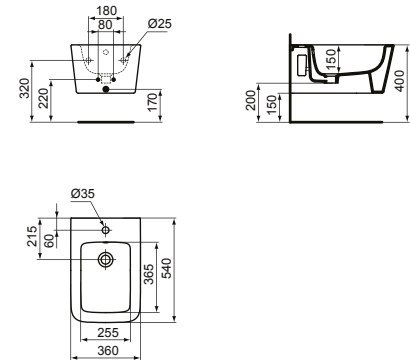

- Back-to-wall bidet
- Hidden fixations (included) for easy and fast cleaning
- Width 355 x Length 560 x Height 400

CUBE WALL-HUNG BOWL WITH AQUABLADE®

MODEL	SKU
White Gloss	T368601
White Silk*	T3686V1

- Wall-hung bowl
- Features AquaBlade® flush technology
- Width 355 x Length 540 x Height 340mm
- Top-Fix hidden fixations (included) allows for an easy and fast one-person installation
- To be installed with dedicated overwrap seat (sold separately)
- one-person installation
- Top-Fix hidden fixations (included) allows for an easy and fast one-person installation
- To be installed with dedicated overwrap seat (sold separately)

CUBE BACK-TO-WALL BOWL WITH AQUABLADE® – HIDDEN FIXATIONS

MODEL	SKU
White Gloss*	T368801
White Silk*	T3688V1

- Back-to-wall bowl
- Features AquaBlade® flush technology
- Width 360 x Length 560 x Height 400mm
- Wall hidden fixations for an even cleaner design
- To be installed with dedicated overwrap seat (sold separately)

CUBE WALL-HUNG BIDET

MODEL	SKU
White Gloss	T368701
White Silk*	T3687V1
<ul style="list-style-type: none"> · Wall-hung bidet · Hidden fixations (included) for easy & fast cleaning · 1 tap hole 	<ul style="list-style-type: none"> · With overflow · Width 360 x Length 540 x Height 340mm

CUBE BACK -TO-WALL BIDET

MODEL	SKU
White Gloss*	T368901
White Silk*	T3689V1
<ul style="list-style-type: none"> · Hidden fixations (included) for easy and fast cleaning · Width 355 x Length 560 x Height 400 	