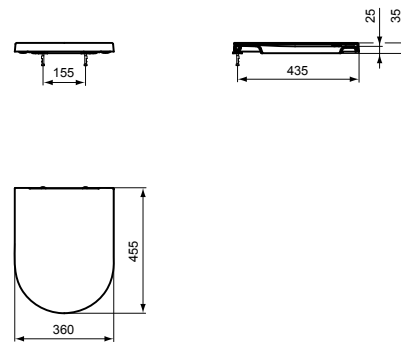

CURVE SEAT – STANDARD CLOSE

MODEL	SKU
White Gloss	T376101
White Silk*	T3761V1

- Standard close hinges
- Overwrap design
- Easy take-off system
- Toggle fixations