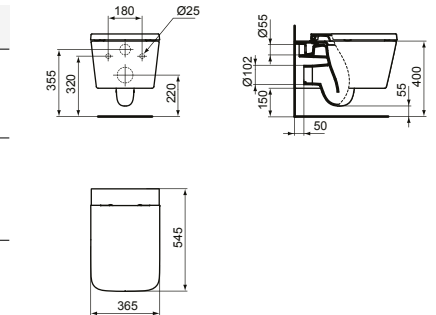

CUBE WALL-HUNG BOWL WITH AQUABLADE®

MODEL	SKU
White Gloss	T368601
White Silk*	T3686V1