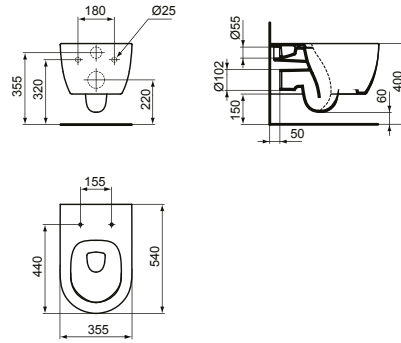

BLEND

CURVE WALL-HUNG BOWL WITH AQUABLADE®

MODEL	SKU
White Gloss	T374901
White Silk*	T3749V1

- Wall-hung bowl
- Features AquaBlade® flush technology
- Width 355 x Length 540 x Height 340mm
- Top-Fix hidden fixations (included) allows for an easy and fast one-person installation
- To be installed with dedicated overwrap seat (sold separately)