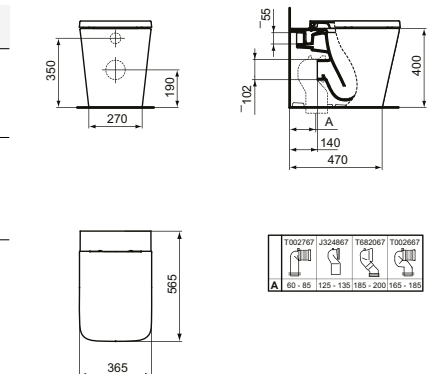

CUBE BACK-TO-WALL BOWL WITH AQUABLADE® – HIDDEN FIXATIONS

MODEL	SKU
White Gloss*	T368801
White Silk*	T3688V1

- Back-to-wall bowl
- Features AquaBlade® flush technology
- Width 360 x Length 560 x Height 400mm
- Wall hidden fixations for an even cleaner design
- To be installed with dedicated overwrap seat (sold separately)