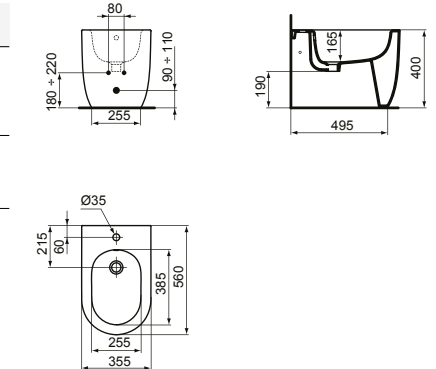

CURVE BACK-TO-WALL BIDET

MODEL	SKU
White Gloss**	T375301

- Back-to-wall bidet
- Hidden fixations (included) for easy and fast cleaning
- Width 355 x Length 560 x Height 400