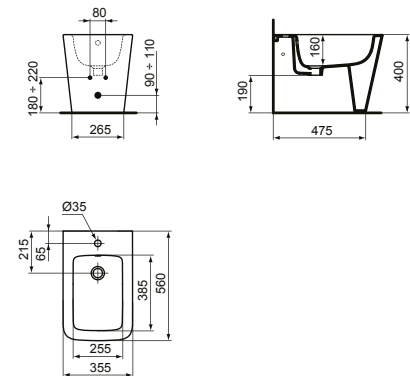

- Back-to-wall bidet
- Hidden fixations (included) for easy and fast cleaning
- Width 355 x Length 560 x Height 400

CUBE WALL-HUNG BOWL WITH AQUABLADE®

MODEL	SKU
White Gloss	T368601
White Silk*	T3686V1

- Wall-hung bowl
- Features AquaBlade® flush technology
- Width 355 x Length 540 x Height 340mm
- Top-Fix hidden fixations (included) allows for an easy and fast one-person installation
- To be installed with dedicated overwrap seat (sold separately)
- one-person installation
- Top-Fix hidden fixations (included) allows for an easy and fast one-person installation
- To be installed with dedicated overwrap seat (sold separately)

CUBE BACK-TO-WALL BOWL WITH AQUABLADE® – HIDDEN FIXATIONS

MODEL	SKU
White Gloss*	T368801
White Silk*	T3688V1

- Back-to-wall bowl
- Features AquaBlade® flush technology
- Width 360 x Length 560 x Height 400mm
- Wall hidden fixations for an even cleaner design
- To be installed with dedicated overwrap seat (sold separately)

CUBE WALL-HUNG BIDET

MODEL	SKU
White Gloss	T368701
White Silk*	T3687V1
<ul style="list-style-type: none"> · Wall-hung bidet · Hidden fixations (included) for easy & fast cleaning · 1 tap hole 	<ul style="list-style-type: none"> · With overflow · Width 360 x Length 540 x Height 340mm

CUBE BACK -TO-WALL BIDET

MODEL	SKU
White Gloss*	T368901
White Silk*	T3689V1
<ul style="list-style-type: none"> · Hidden fixations (included) for easy and fast cleaning · Width 355 x Length 560 x Height 400 	