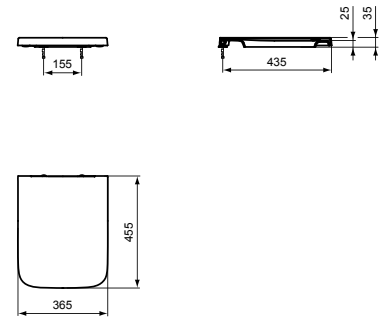

CUBE SEAT — STANDARD CLOSE

MODEL	SKU
White Gloss	T392601
White Silk*	T3926V1
· Overwrap design · Easy take-off system	· Toggle fixations