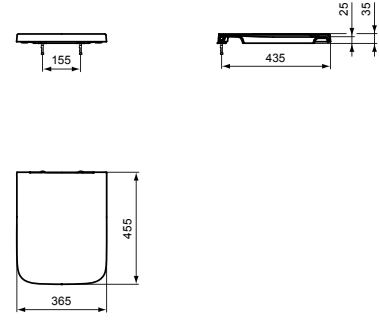

BLEND

CUBE SEAT — SOFT-CLOSE

MODEL	SKU
White Gloss	T392701
White Silk*	T3927V1
· Soft close hinges · Overwrap design	· Easy take-off system · Toggle fixations