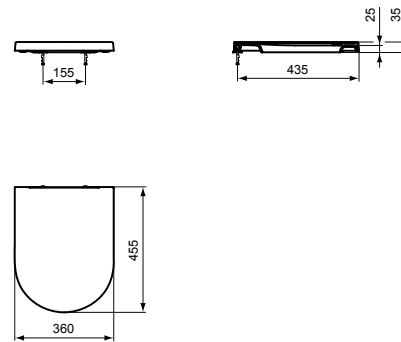

CURVE SEAT – SOFT-CLOSE

MODEL	SKU
White Gloss	T376001
White Silk*	T3760V1

- Soft close hinges
- Overwrap design
- Easy take-off system
- Toggle fixations