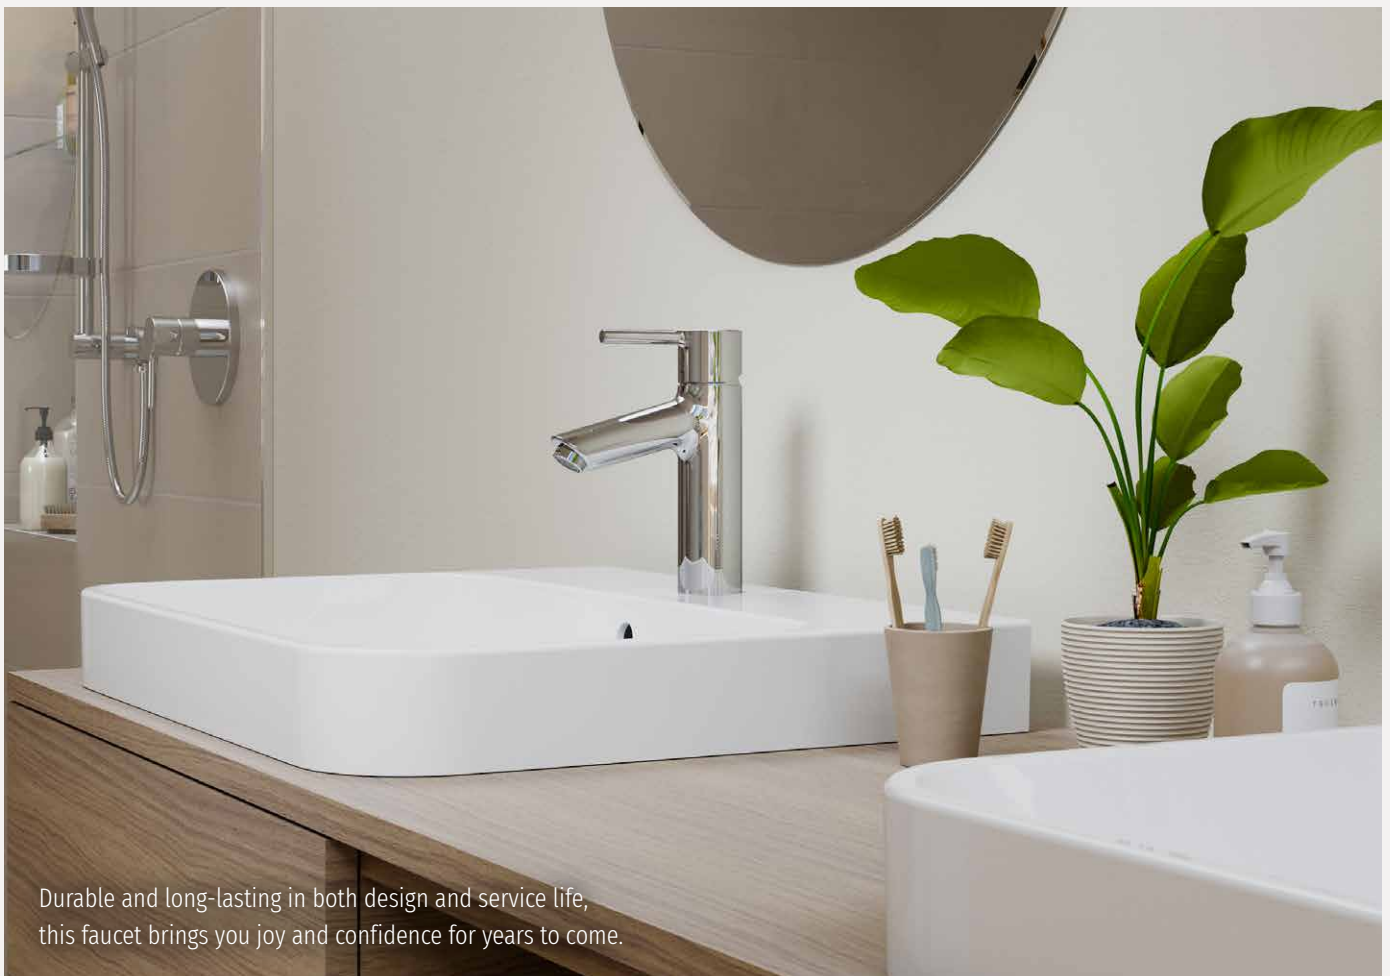

Durable and long-lasting in both design and service life, this faucet brings you joy and confidence for years to come.

A **HYBRID faucet** is the choice for those who want to make water use more convenient – and ecological.