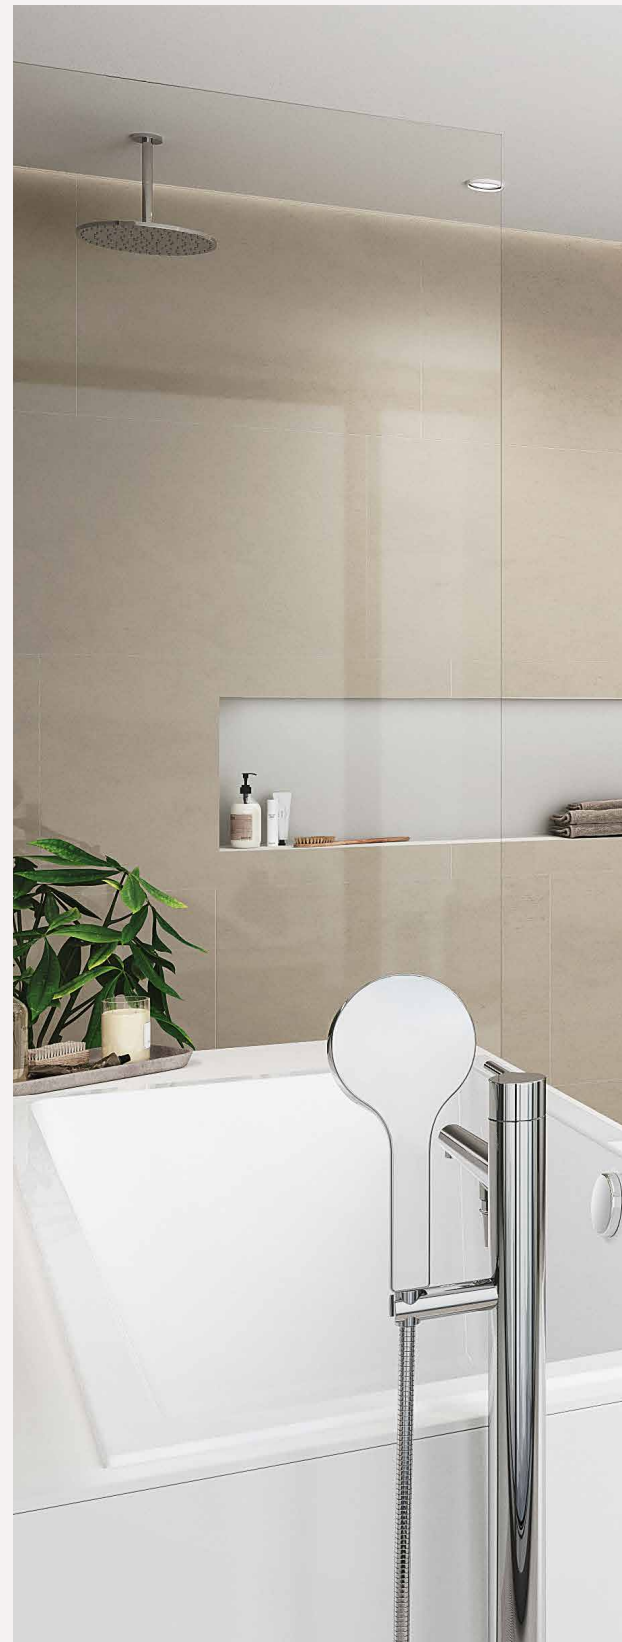

## Designed to make a difference

When great design becomes an attraction of its own, you know it will make a difference in your life. Besides bringing beauty to life, this new classic is also designed to bring any modern bathroom or kitchen to the next level. Slender design and graceful shapes make this faucet the highlight of any space.

- *Modern classic design*
- *Premium quality*
- *Elegant and slim in size (new inhouse 3.0 cartridge)*
- *Available with hybrid operation*
- *Convenient to use*
- *Pin lever*
- *Easy to install*
- *Made in Europe*

# HYBRID is the new must-have

HYBRID is the new must-have for every new bathroom because it combines the best of both worlds: automatic touchless and manual operation.

Use the lever for your daily bathroom routine and choose the handy touchless function when you want to wash your hands without touching any surfaces. Works perfectly together with the Hansa App to customize faucets settings.

# Bathing all senses

---

Classic at its best: the wall mounted bath solution fits perfect with the HANSAVIVA Showerset

Pure luxury: the three or four hole rim mounted versions

Bring a new level of elegance and functionality to your bathroom – from graceful, freestanding bathtub faucets to perfectly fitting faucets for any type of bathtub.