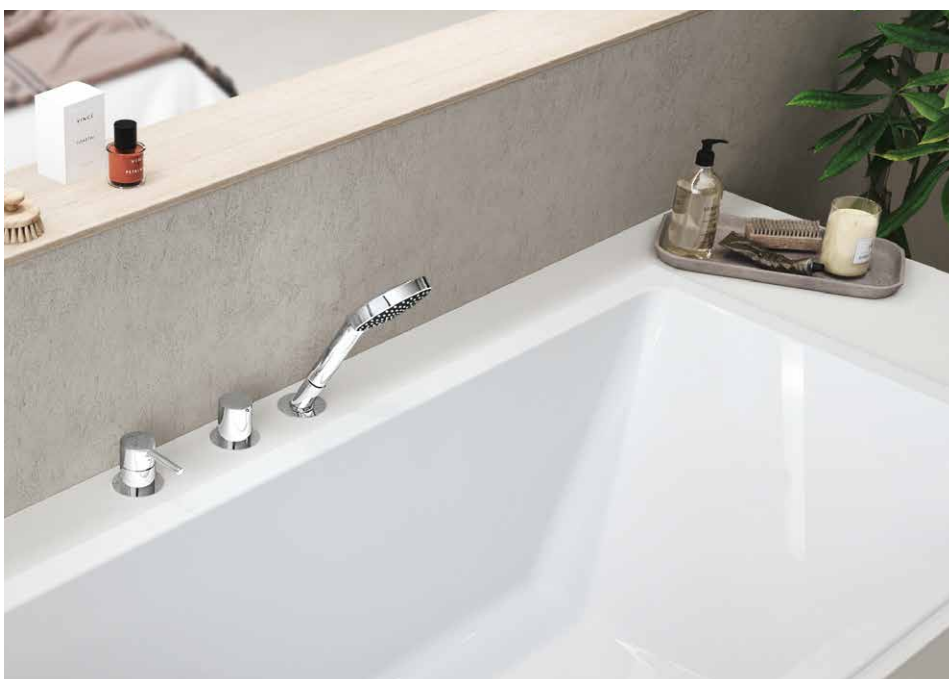

## HANSAMATRIX

Architectural design, smooth operation  
and a design reduced to the max.

The integrated antilime  
rubber-aerator is easy to  
keep clean.

Pure shower pleasure with Classical wall mounted solution, HANSAMATRIX or HANSABUEBOX concealed.

# Bathing all senses

---

Classic at its best: the wall mounted bath solution fits perfect with the HANSAVIVA Showerset

Pure luxury: the three or four hole rim mounted versions

Bring a new level of elegance and functionality to your bathroom – from graceful, freestanding bathtub faucets to perfectly fitting faucets for any type of bathtub.