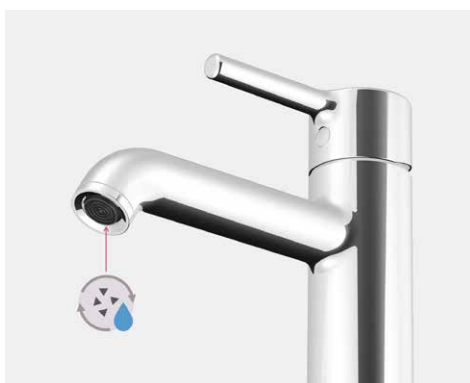

## HANSAMATRIX

Architectural design, smooth operation  
and a design reduced to the max.

The integrated antilime  
rubber-aerator is easy to  
keep clean.

Pure shower pleasure with Classical wall mounted solution, HANSAMATRIX or HANSABUEBOX concealed.

# Bathing all senses

---

Classic at its best: the wall mounted bath solution fits perfect with the HANSAVIVA Showerset

Pure luxury: the three or four hole rim mounted versions

Bring a new level of elegance and functionality to your bathroom – from graceful, freestanding bathtub faucets to perfectly fitting faucets for any type of bathtub.