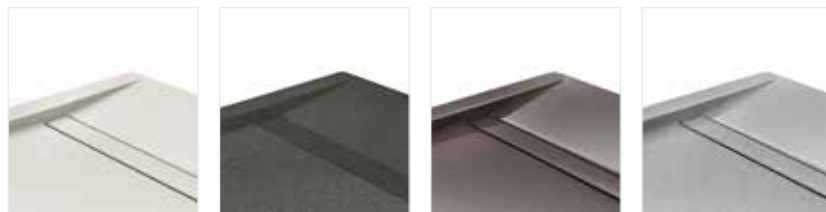

613 Mastercarrée
813 Mastercarrée with CareTec Pro

814 Polar with CareTec Pro

811 Optiwhite Grasses with CareTec Pro

Shower floor colours Savona

White Matt
Cement Grey

Fjord

White Matt
Black Galaxy
Brown Sand
Grey Sky