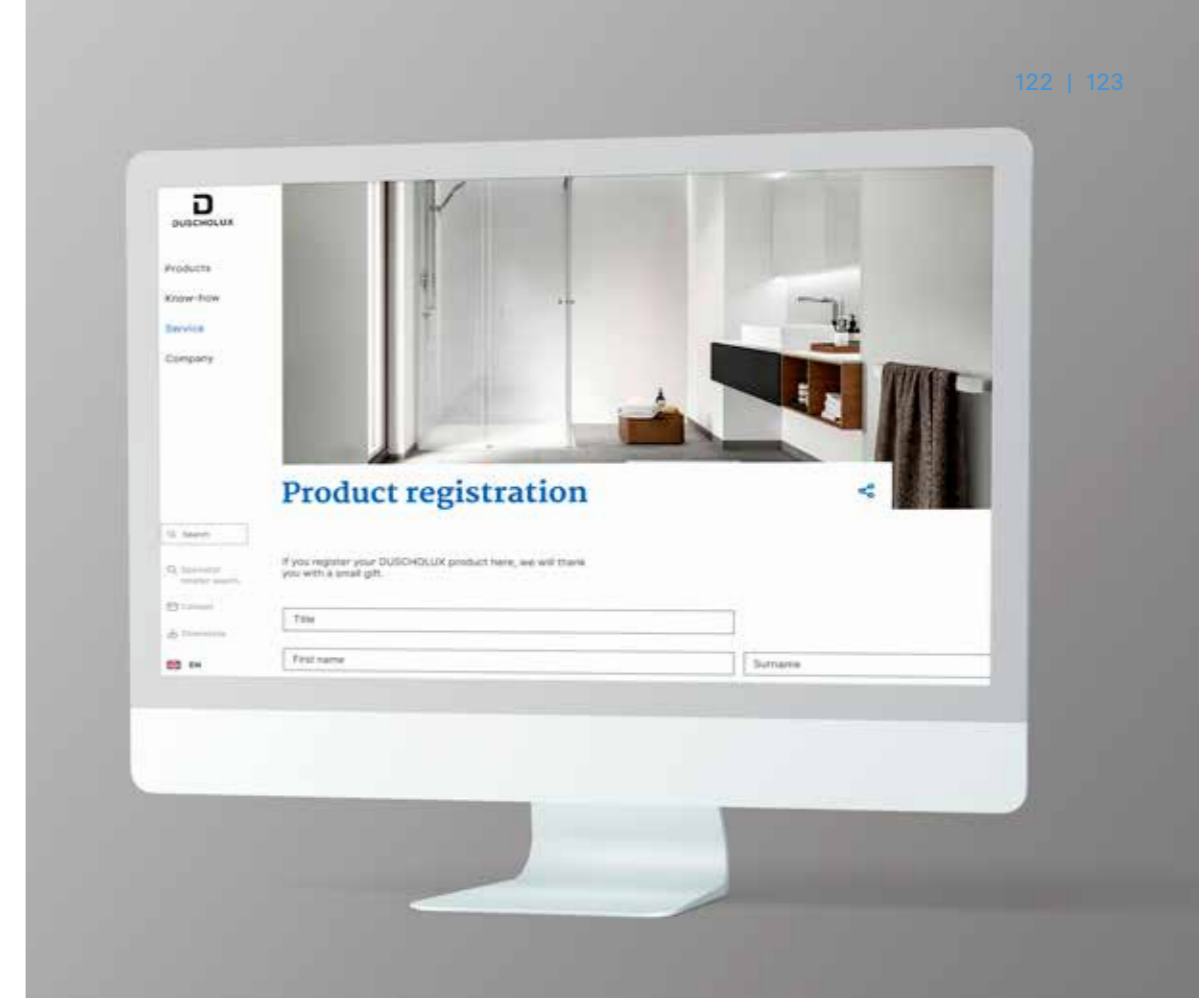

Product registration.

Register your product and reap the rewards.

Each of our DUSCHOLUX products is assigned a unique guarantee number. You can find this under the DUSCHOLUX clip on your product in blue or black type. Use the guarantee number to register your product on our website and receive a small welcome gift in the post. By registering your product, you will also be able to order any spare parts you require at a later time. And with your guarantee number, you will find matching products on the DUSCHOLUX online shop.

01

A guarantee clip is affixed to every DUSCHOLUX Shower wall. You will find the individual guarantee number of your product under the cap.

01