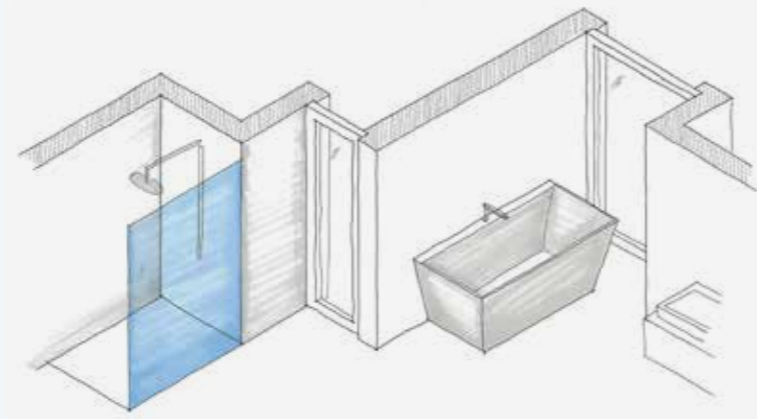

Before – the wish. After – the dream bathroom.

At the start of the story of a new bathroom there is an idea, a need, a vision. Whatever the reason, we'll finish the story together with you. We're happy to help you with reliable expertise, an efficient process, countless special solutions and our own installation team. After all, we want to know that your dream has become a reality.