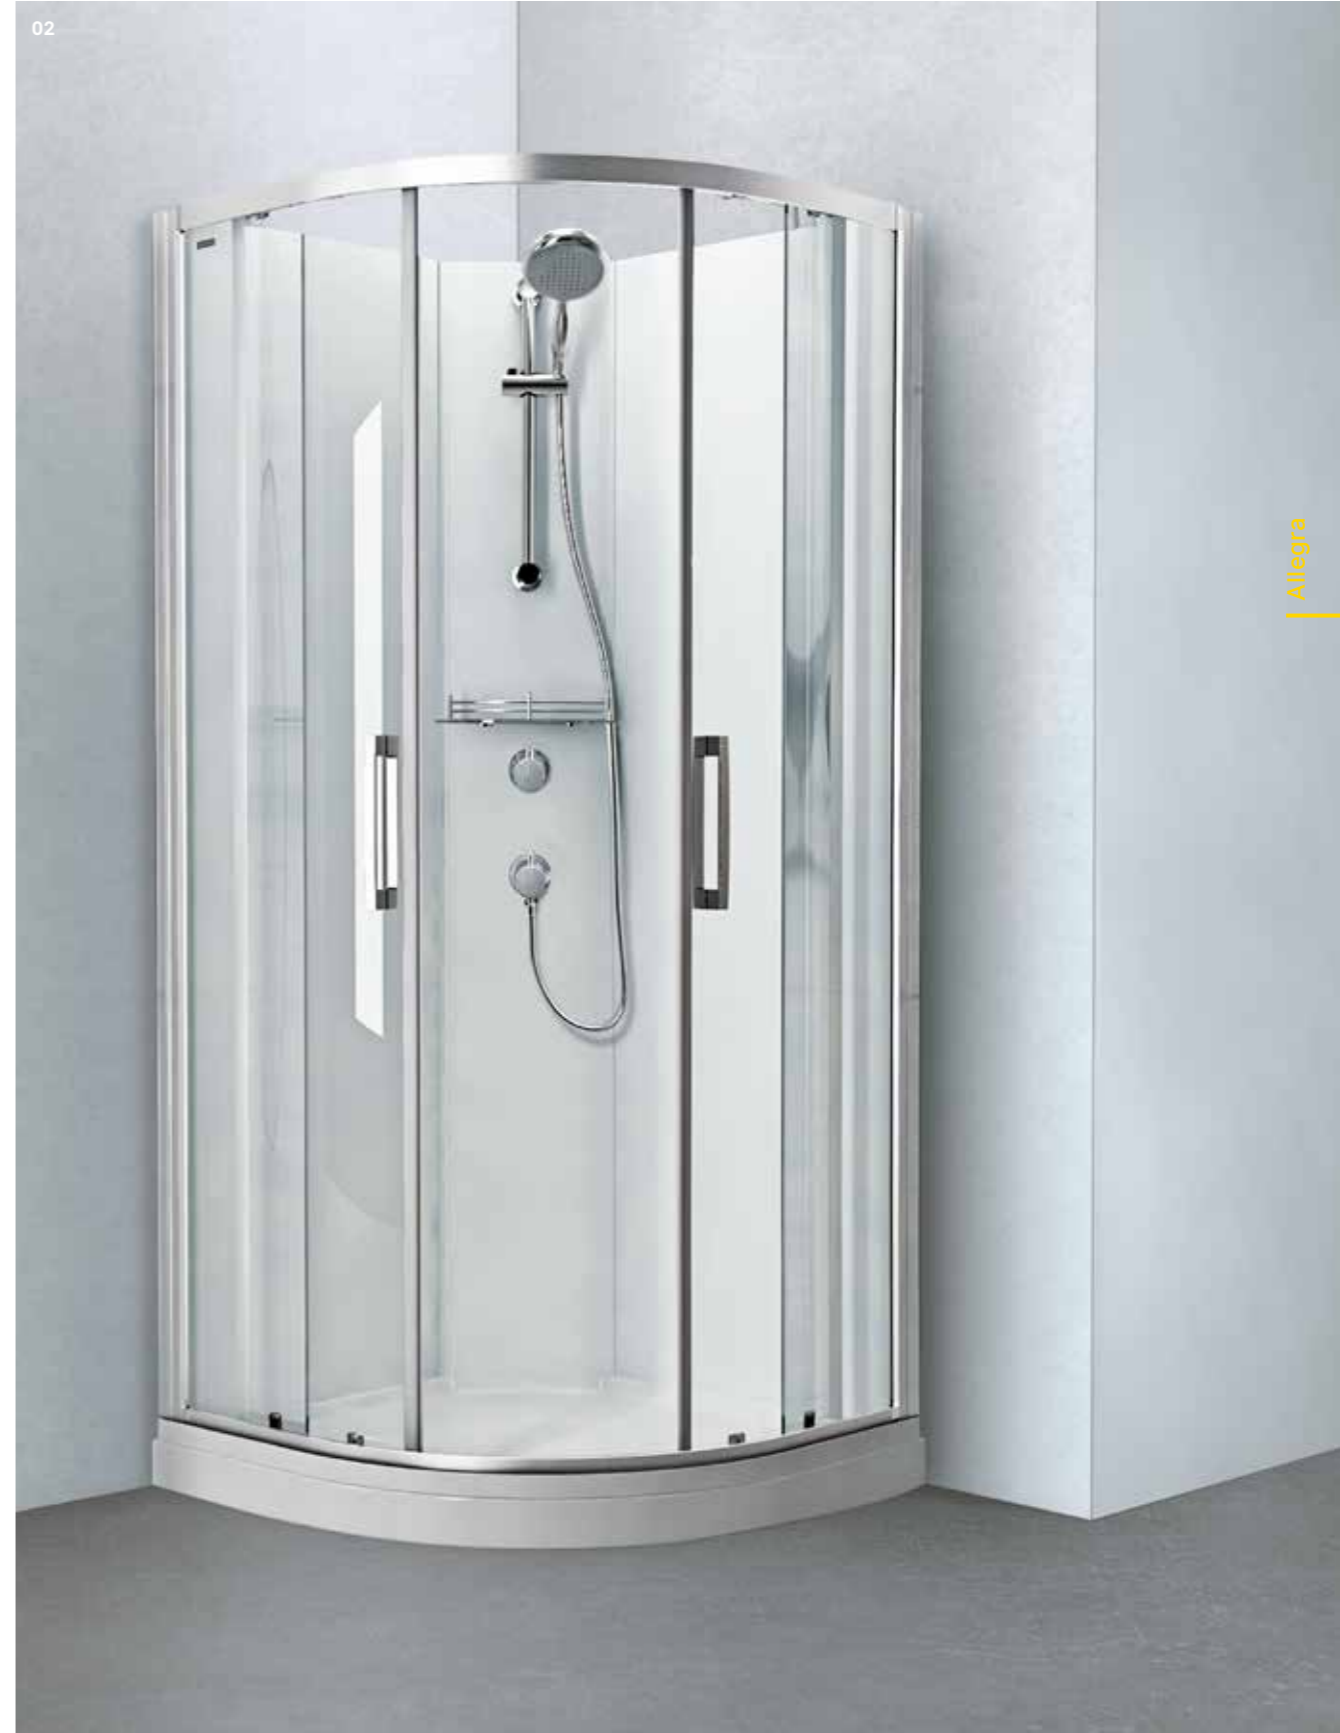

02

Allegra

**01**

The self-supporting complete shower, Allegra C, provides everything you need for a wonderful showering experience in a single product.

02

Would you prefer the curved version? Then order the round variant of Allegra C. Ticks all boxes, installed in a flash.

Allegra C

Complete shower system

Ready to be installed.

Showering in untiled spaces? With Allegra C, it's a clean affair. The complete shower can be set up swiftly on site so it is ready to be installed – with all of the functions you require and without any time-consuming conversion work. Because the self-supporting solution has a non-slip, easy-clean shower floor, an all-round enclosed shower cabin made of glass and height-adjustable fittings pole and practical shelf. Straightforward and great value for money.

Features

- Complete shower system
- Colour Silver Matt
- Rear walls made of Fine Satin
- Round or rectangular version
- Sliding doors can be swing inwards for easy cleaning
- Can be installed anywhere: only water connection and drain needed
- Total height 2080 mm