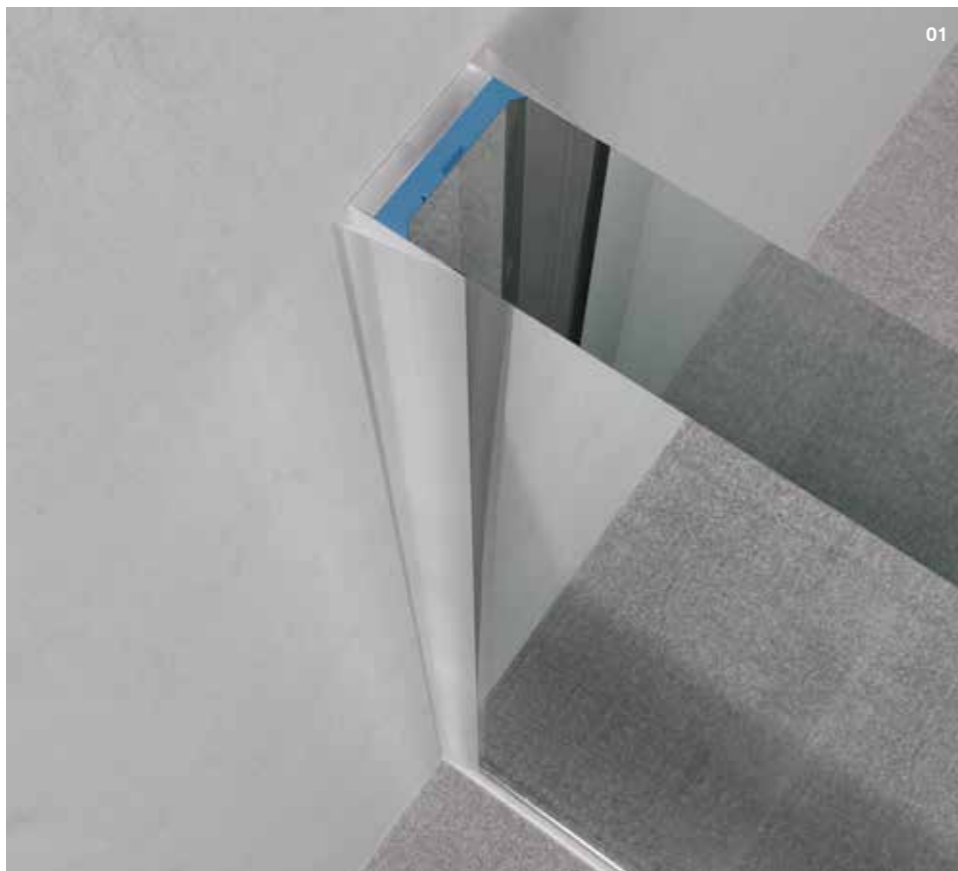

Air 3

Maximum transparency.

No drilling or screws. Our glued Walk-in variant, the Air 3, is mounted on the wall using a concealed glass anchor. Only a few, sophisticated components are required to ensure the highest possible level of transparency and a straightforward assembly process in only a single step. A discrete, coloured silicone joint along the floor-wall interfaces suffices.

Features

- Frameless shower wall with 10 mm glass thickness
- Spacious walk-in solution
- Suitable for mounting on tiles and PanElla wall panelling
- Including DUSCHOLUX CareTec® Pro glass finishing
- Profile-free for maximum transparency
- Safety thanks to concealed glass anchor
- Shower wall height up to 2200 mm

01

Not a profile in sight, yet a secure hold is guaranteed by glass anchors.

02

Absolute facility in the absence of profiles. The free-standing 10 mm glass is available in different colours of glass.