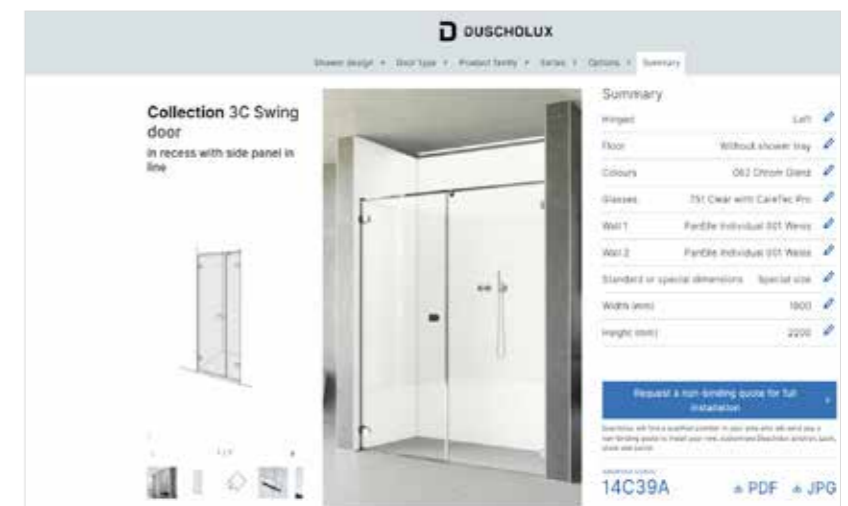

02

Variable and realistic down to the last detail: the configurator also takes into account whether your shower wall should stand on a shower floor or a tiled floor.