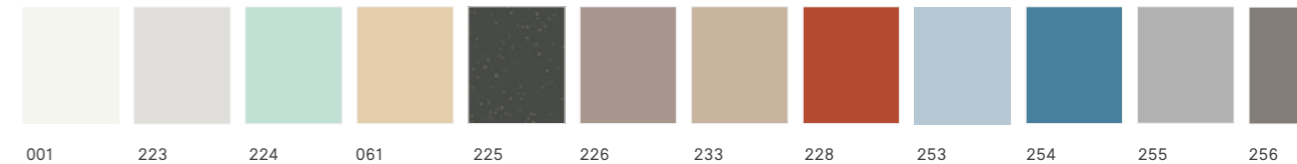

Step-in Pure Bath solution

An surprising different approach to showering and bathing.

Step-in Pure is a combination of rectangular bathtub and shower solution. A flexible door insert turns the easily accessible and spacious shower into a securely sealed bath in an instant. A particular feature is the additional design flexibility afforded by the PanElle tub surrounds. Design flexibility with patterns and colours and the combination options with two different-coloured door inserts provide an individual touch in the bathroom.

Features

- Bathtub and shower solution as a single unit
- Apron in various colours
- Removable door insert made of acrylic
- Convenient access to the shower area
- Secure locking system with two drains
- Left- and right-handed version, useful volume 170-230 litres
- Suitable for use with various DUSCHOLUX shower walls

01
The Step-in Pure door inserts are available in Translucent White and Anthracite.

02
Step-in Pure can be combined with a variety of DUSCHOLUX shower wall – as sliding, swinging or folding variants.

Aprons Colour

- 001 White Glossy
- 223 Grey
- 224 Mint
- 061 Pergamon
- 225 Dark Grey Metallic
- 226 Taupe Metallic
- 233 Cappuccino
- 228 Burnt Orange
- 253 Stone Blue
- 254 Blue Grey
- 255 Medium Grey
- 256 Basalt Grey