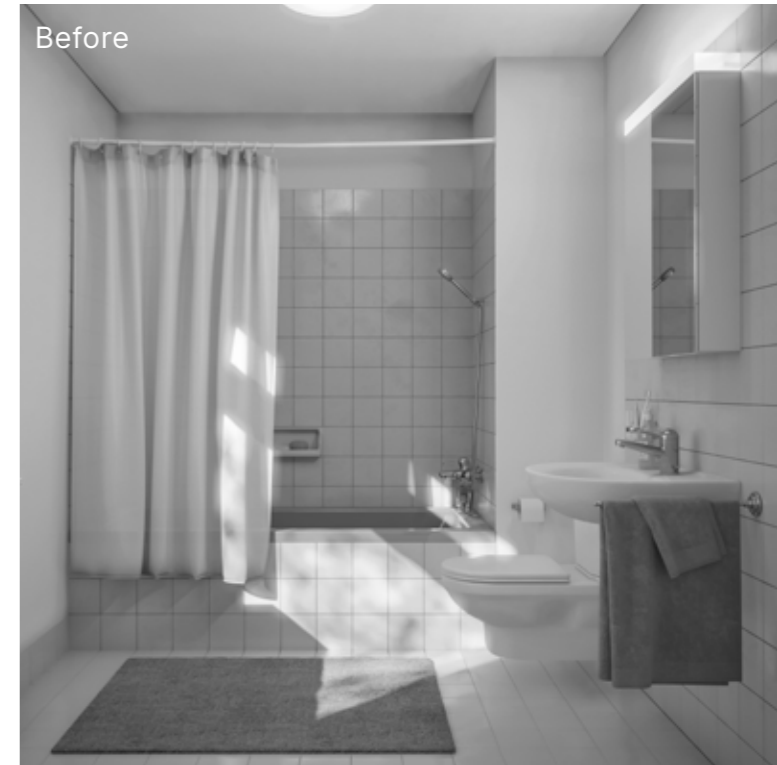

PanElle Wall panelling

From outdated to astonishing.

Want to turn an outdated bathroom into a wellness oasis in no time at all without any laborious conversion work? And without noise, dirt and dust? It's never been so simple – with PanElle. PanElle wall panelling is available in various attractive colours, patterns and layouts. It can be adapted to the surroundings wonderfully well and, thanks to the joint-free assembly process, is incredibly easy to clean.

Features

- Wall panelling made of rigid foam panels with acrylic coating
- Panel thickness 6 mm or 11 mm
- 13 individual colours, 8 graphic samples, 5 design samples, 6 haptic samples and 4 natural stone tiles
- 195 RAL colours or personalised designs available using the photo printing process
- Joint, profile or invisible PanElle Click connections
- 100% moisture-resistant
- Scratch-resistant, impact-resistant, light-resistant
- Easy cleaning thanks to fewer joints
- Panel size up to 1500 x 2500 mm

Before