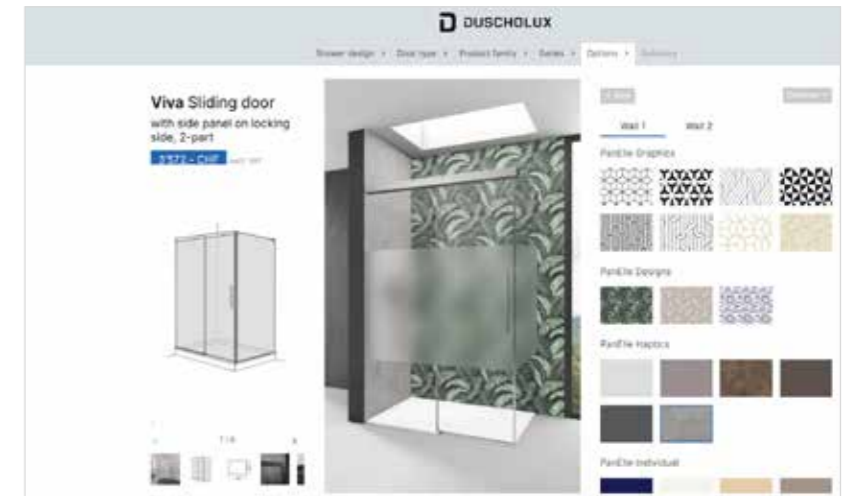

02

Variable and realistic down to the last detail: the configurator also takes into account whether your shower wall should stand on a shower floor or a tiled floor.