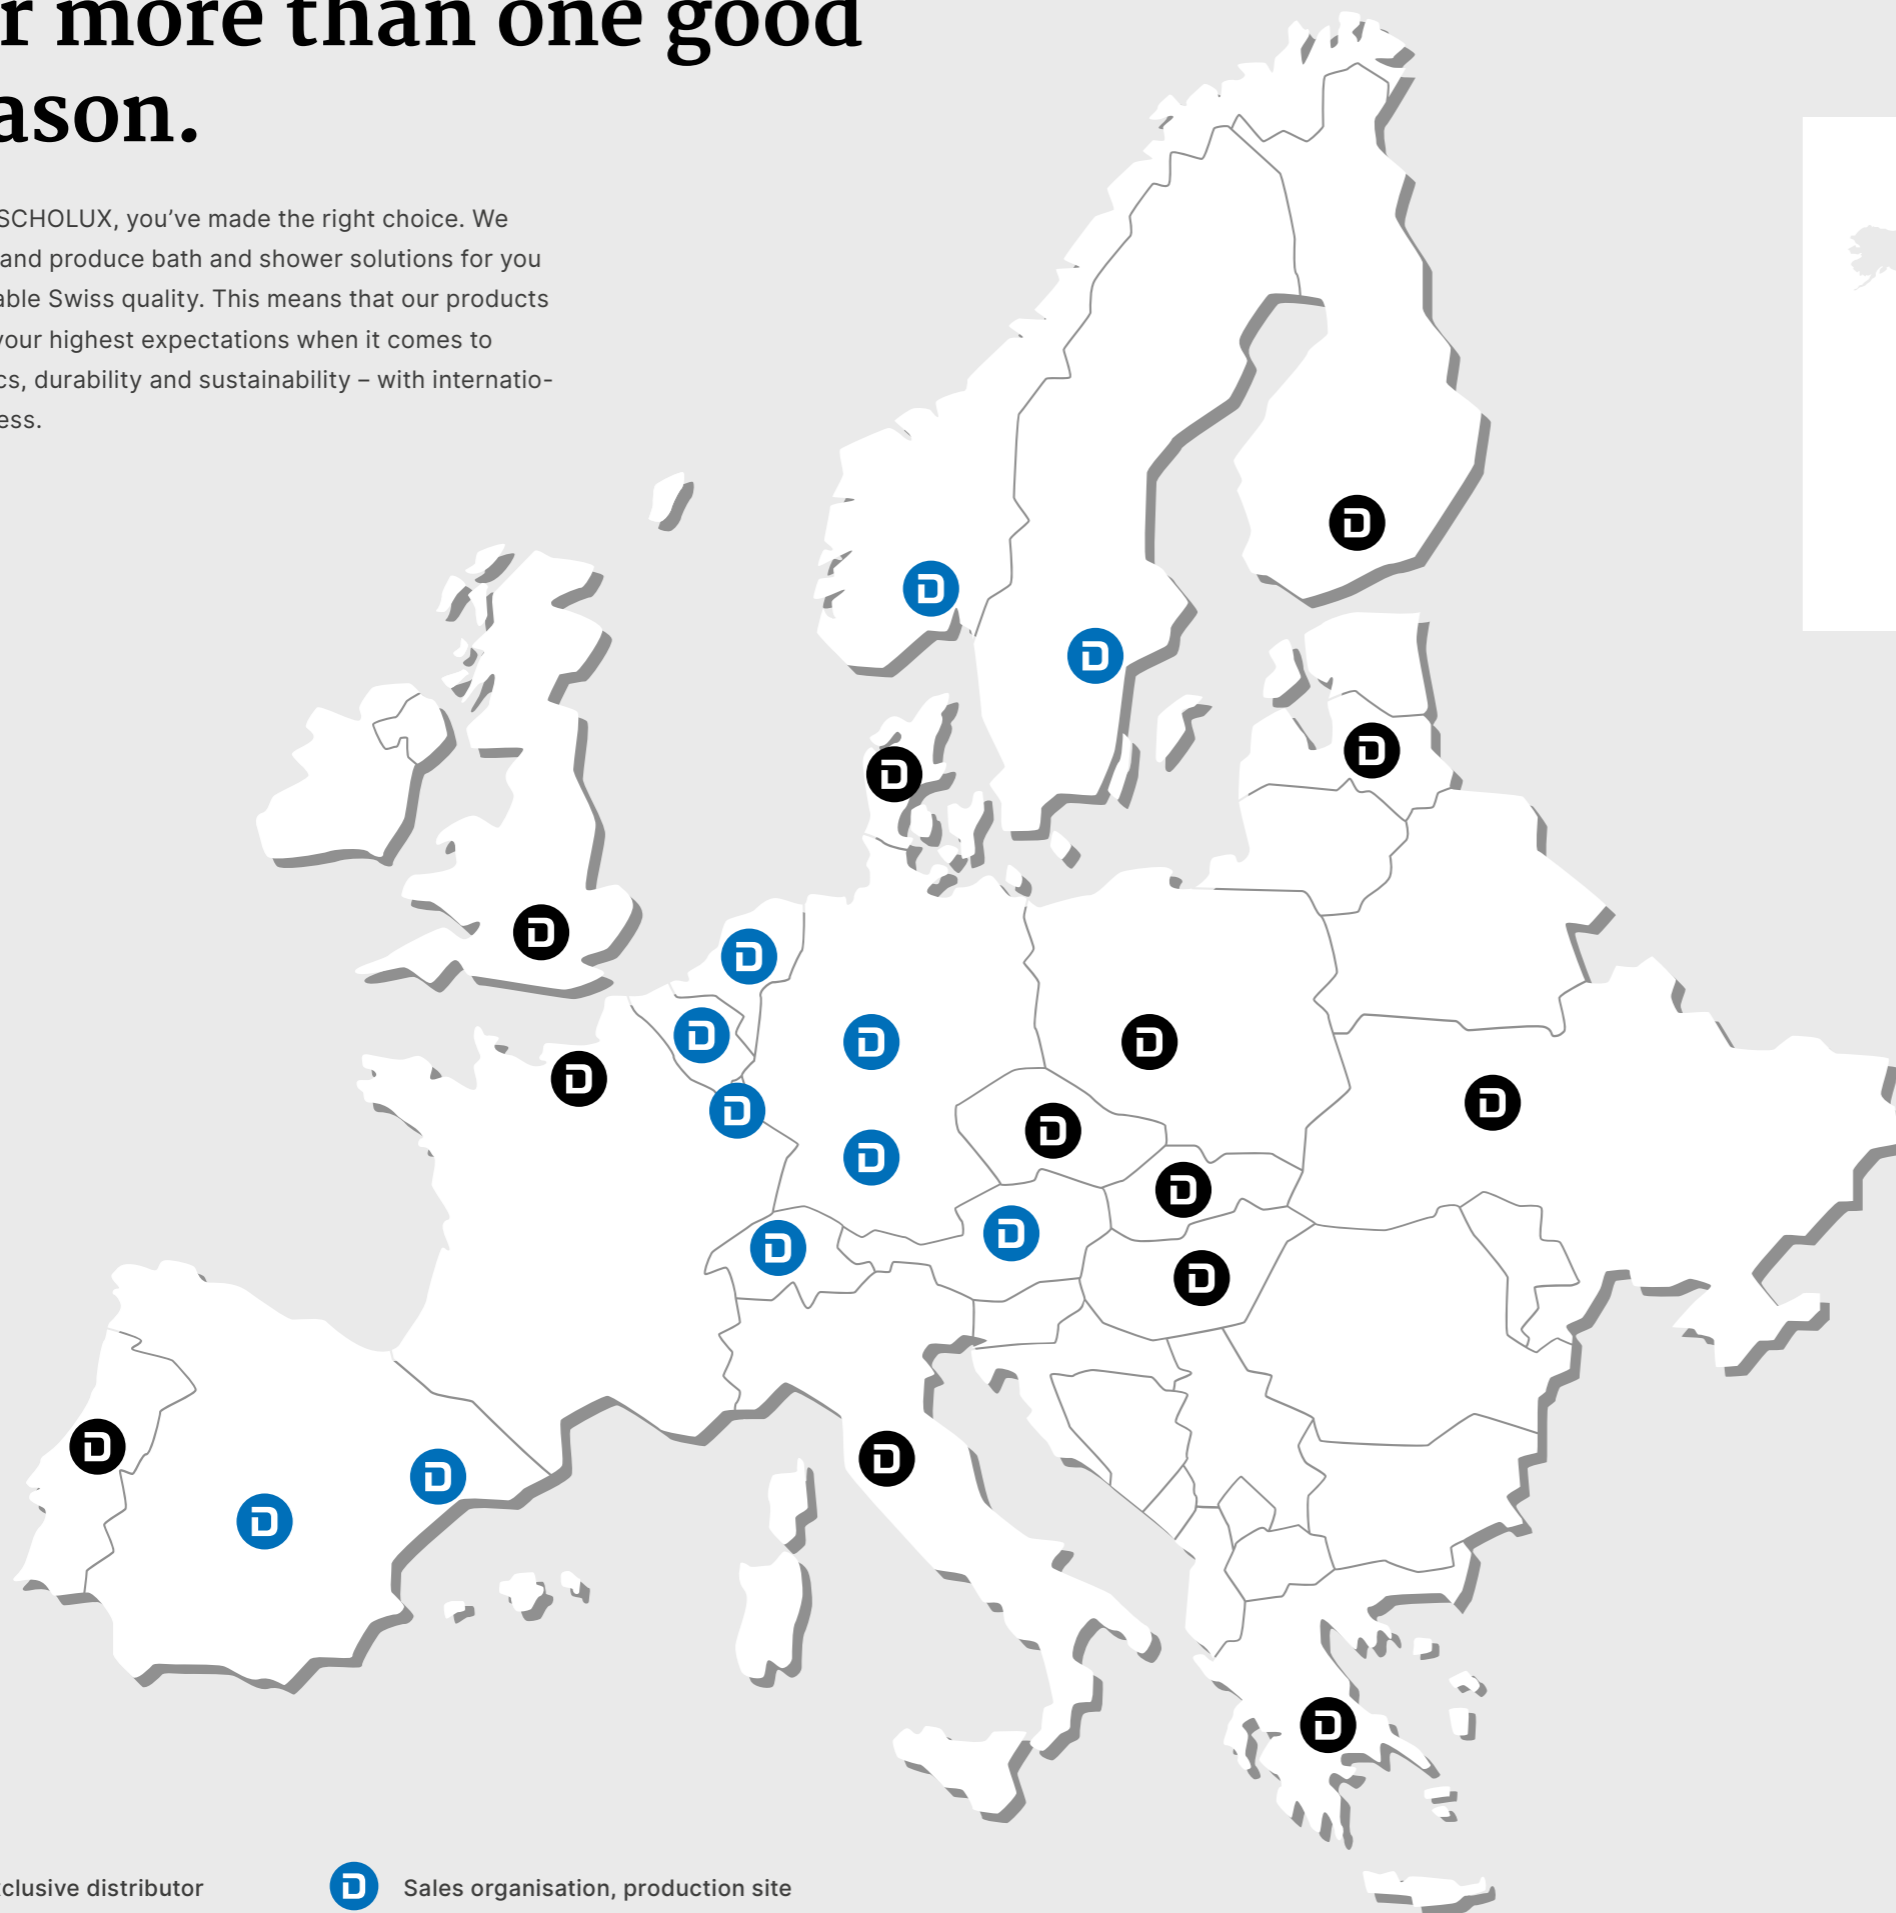

From an expert. For more than one good reason.

With DUSCHOLUX, you've made the right choice. We develop and produce bath and shower solutions for you with reliable Swiss quality. This means that our products exceed your highest expectations when it comes to aesthetics, durability and sustainability – with international success.

Exclusive distributor

Sales organisation, production site

For more than 50 years, DUSCHOLUX has been designing bathrooms that are right up to date and fulfil your every desire. No matter whether you want to re-charge your batteries, relax for a while or just use it every day. No matter how big or small your room or how unusual your idea – your request is our only priority.