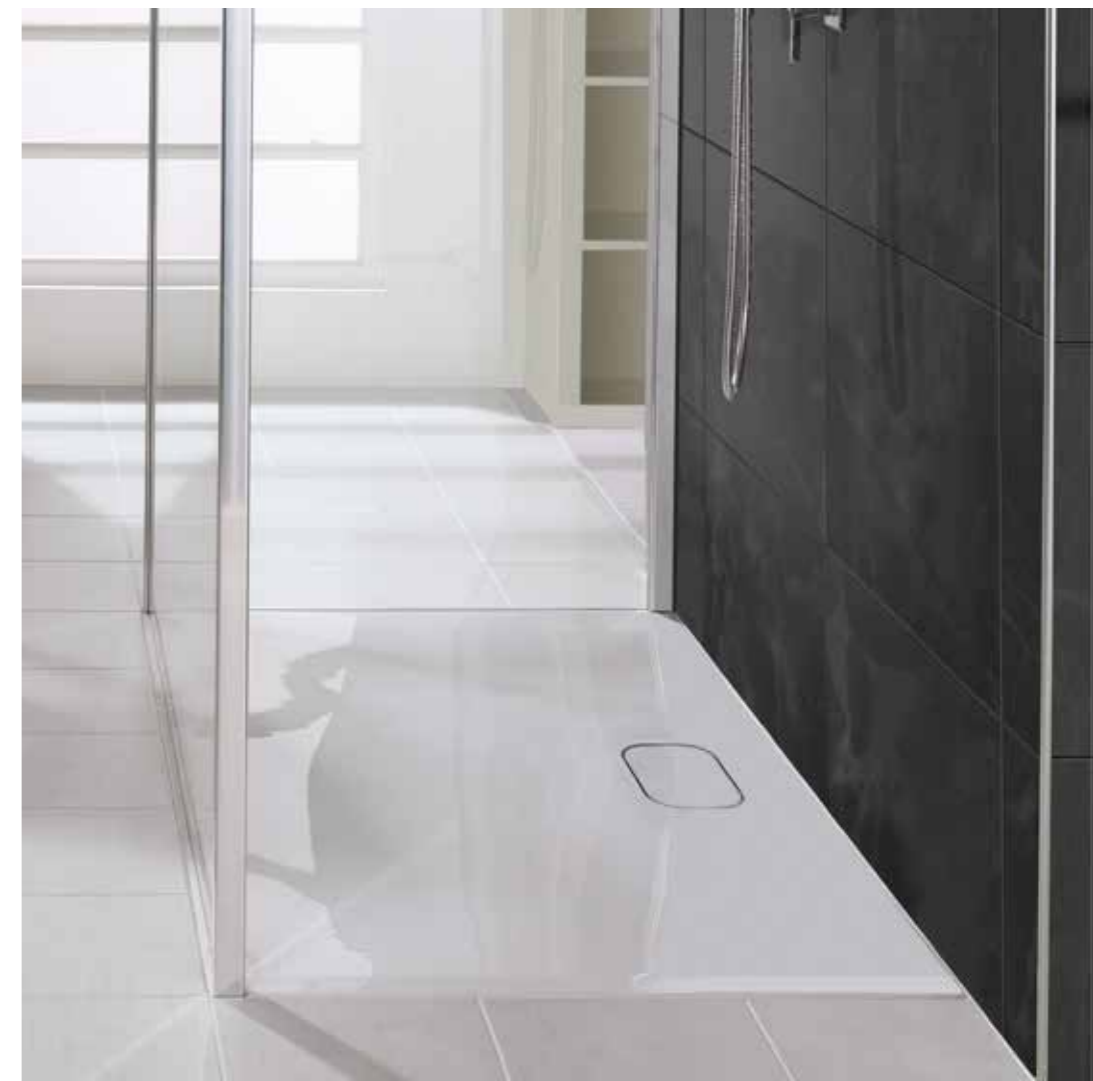

Free Base Shower floor

Ultra-flat and flexible.

Free Base 2 is an ultra-flat shower floor made of sanitary acrylic with a drain system that can be positioned in different areas. 15 standard sizes leave nothing to be desired. The decisive advantage: Almost any shower wall can be individually combined with Free Base 2. At the same time, the body-friendly material is pleasantly warm underfoot – a perfect shower experience.

Fjord Shower floor

Self-coloured and flush to the floor.

The flat Fjord shower floor is made of coloured mineral casting and has the appearance of precious natural stone. A visual highlight of the shower floor is the drain system via a small channel which is the same colour as the floor. As such, it is practically invisible and lends itself to the classy and smooth overall design. As a complete solution, the Fjord Air shower floor is also available with milled groove for a Walk-in shower wall.

Fjord features

- Flush shower floor made of a mineral casting
- Available in four different colours
- Innovative asymmetrical design
- Narrow drain channel with cover in same colour as the floor
- To be fitted flush with the floor or set up on the floor
- Available in many sizes

Free Base features

- Ultra-flat shower floor, fitted flush with the floor, made of sanitary acrylic
- Product colour White Glossy
- Modern, flush drain cover in White Glossy or Chrome
- Option to choose drain position
- Available in many sizes